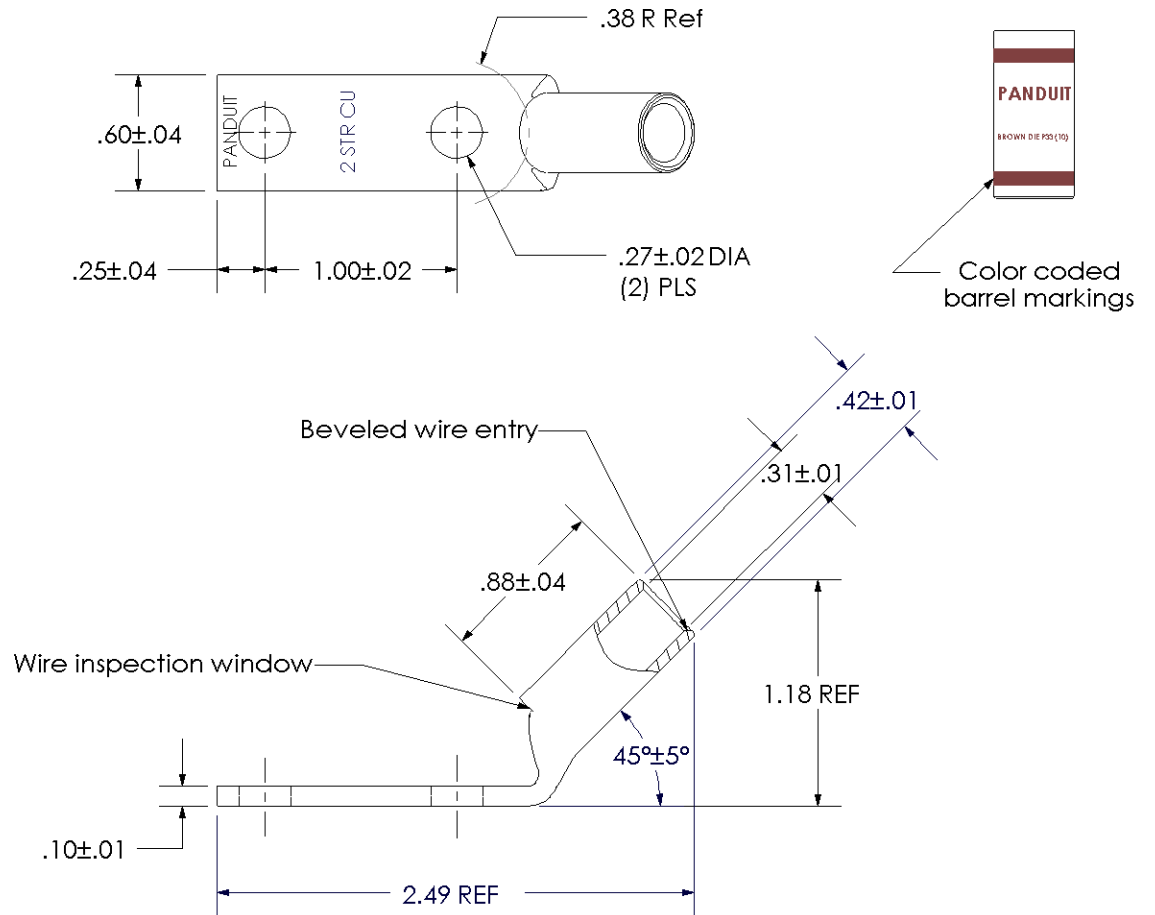

THIS COPY IS PROVIDED ON A RESTRICTED BASIS AND IS NOT TO BE USED IN ANY WAY DETRIMENTAL TO THE INTERESTS OF PANDUIT CORP.

Material	High Conductivity Seamless Copper Tube
Plating	Electro-Tin
Wire Size	2 AWG
Wire Type	Stranded Copper; Class B: Compact, Compressed or Concentric, Class C: Concentric
Wire Strip Length	15/16 in.
Stud Size	1/4 in.
UL Listed Wire Connector	Yes, for applications up to 35kv. Consult cable manufacturer for voltage stress relief instructions with applications greater than 2000 volts.
UL Temperature Rating	90° C
C.S.A Certified Wire Connector	Yes
Panduit Color Code on Barrel	BROWN
Panduit Die Index No. on Barrel	P33
Alternate Industry Die Index No. ( ) on Barrel	(10)

CERTIFIED

LISTED Wire Connector

00	7/02	SAB	DRL	RELEASED	10344
REV	DATE	BY	CHK	DESCRIPTION	ECN

**PANDUIT CORP. TINLEY PARK, ILLINOIS**

LCD2-14DH-Q  
Copper Lug - Two-Hole, Standard Barrel, 45° Angle Tongue

SCALE N/A      DRAWING NO / CAD FILE LCD2-14DH-CUST